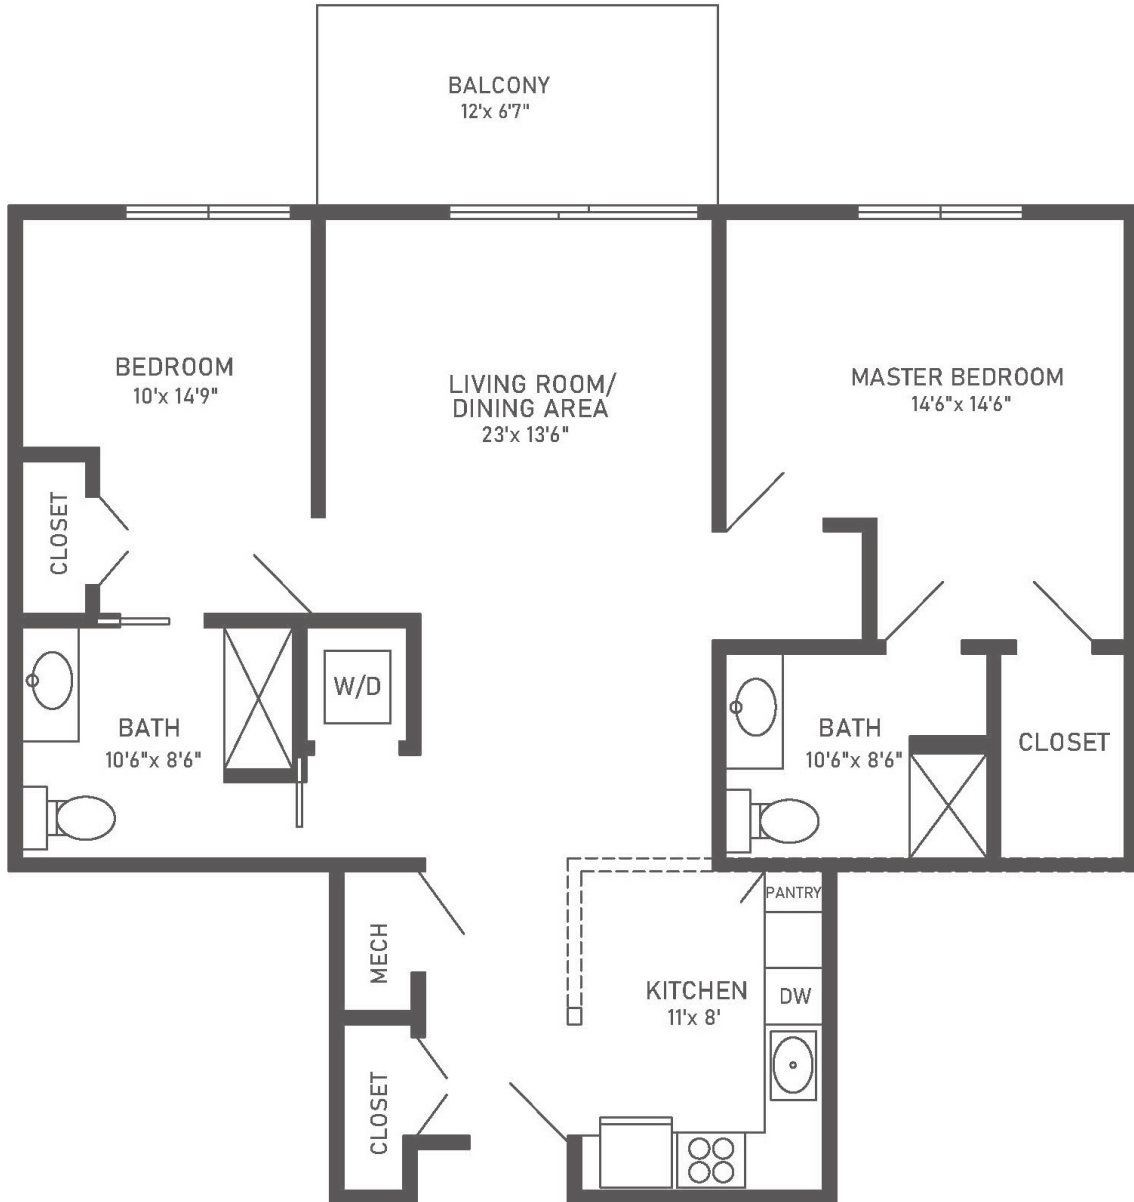

Alpine Vista - Aspen
Two-Bedroom, Two-Bath, Deluxe

1,101 sq. ft.

Dimensions are approximate.

9153 Yarrow Street, Westminster, CO 80021 (303) 515-6351 CovLivingColorado.org

Covenant Living of Colorado, a Colorado nonprofit corporation, is solely responsible for fulfilling financial responsibilities to residents under the residency contracts. Covenant Living of Colorado is within the network of communities developed and managed by Covenant Living Communities & Services. Covenant Living Communities & Services is a ministry of the Evangelical Covenant Church and does not discriminate pursuant to the federal Fair Housing Act. All faiths and beliefs are welcome.