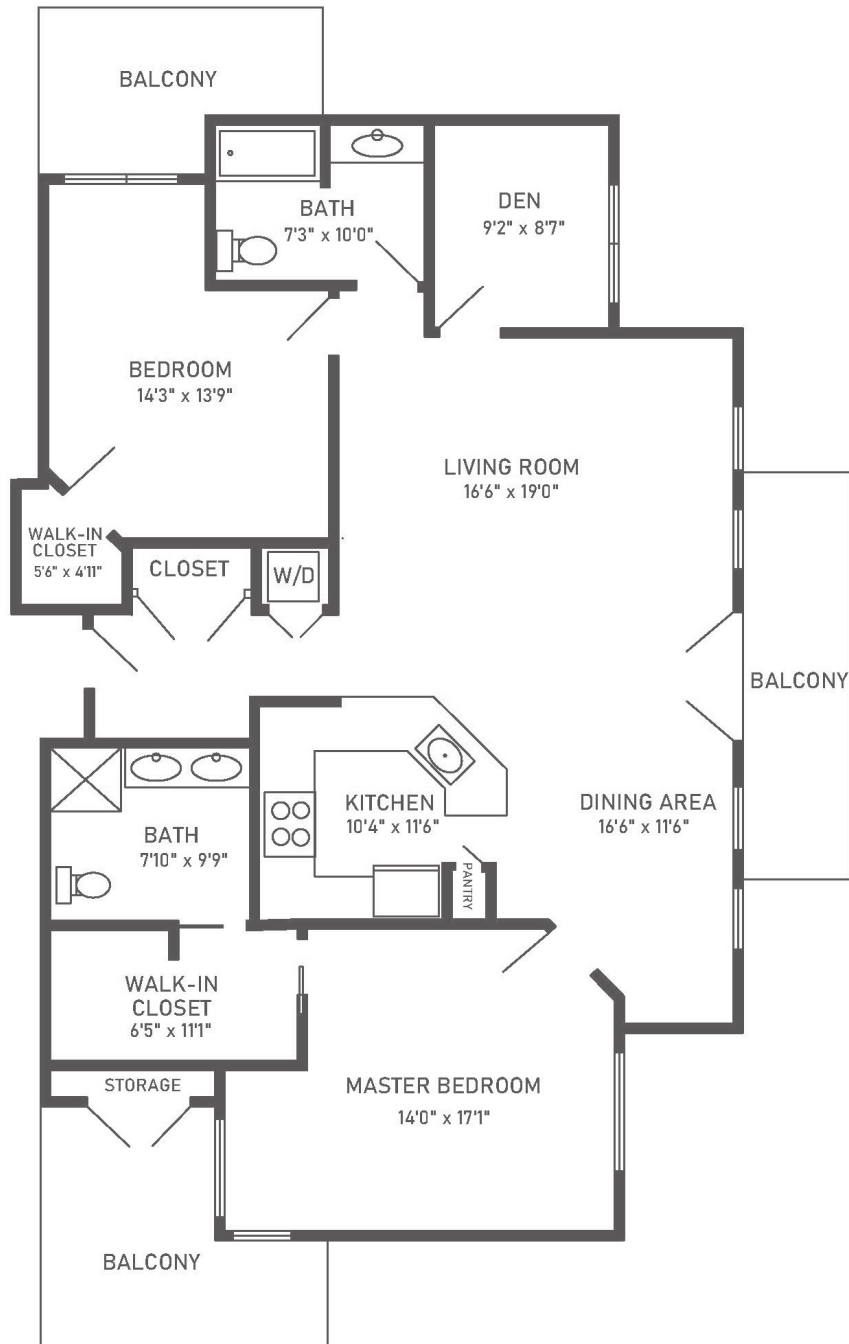

Mountain View - Mount Evans, D1

Two-Bedroom + Den, Two-Bath

1,532 sq. ft.

Dimensions are approximate.

9153 Yarrow Street, Westminster, CO 80021 (303) 515-6351 CovLivingColorado.org

Covenant Living of Colorado, a Colorado nonprofit corporation, is solely responsible for fulfilling financial responsibilities to residents under the residency contracts. Covenant Living of Colorado is within the network of communities developed and managed by Covenant Living Communities & Services. Covenant Living Communities & Services is a ministry of the Evangelical Covenant Church and does not discriminate pursuant to the federal Fair Housing Act. All faiths and beliefs are welcome.